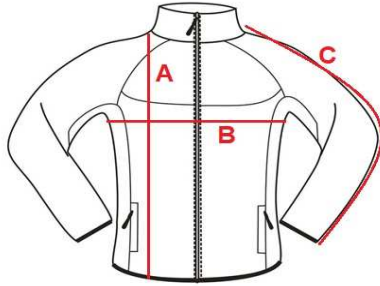

WL31

Ladies' windbreaker

cm	S	M	L	XL	XXL
A	63	66	69	71	73
B	50	53	56	59	62
C	71	72	73	74	75

Orientation sizes of the product.