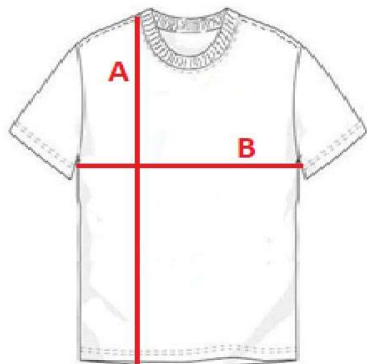

MT01

Men's t-shirt

cm	XXS	XS	S	M	L	XL	XXL	3XL
A	64	67	69	71	73	76	78	80
B	45	47	50	53	56	59	62	65

Orientation sizes of the product.