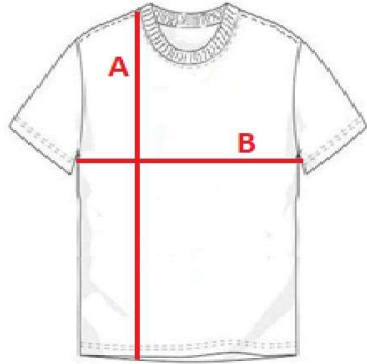

# MT01

Men's t-shirt

cm	XXS	XS	S	M	L	XL	XXL	3XL
A	64	67	69	71	73	76	79	81
B	45	47	50	53	56	59	62	65

Orientation sizes of the product.