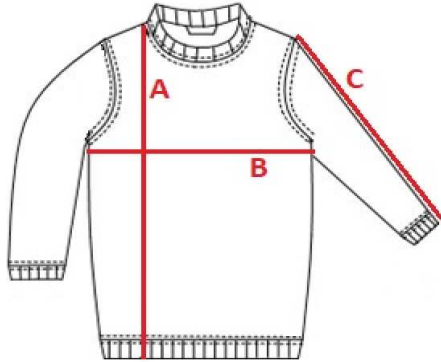

# MS08

Men's sweatshirt

cm	S	M	L	XL	XXL	3XL
<b>A</b>	69	72	75	78	81	84
<b>B</b>	55	58	61	63	66	69
<b>C</b>	62,5	64	66	69	71	72

Orientation sizes of the product.