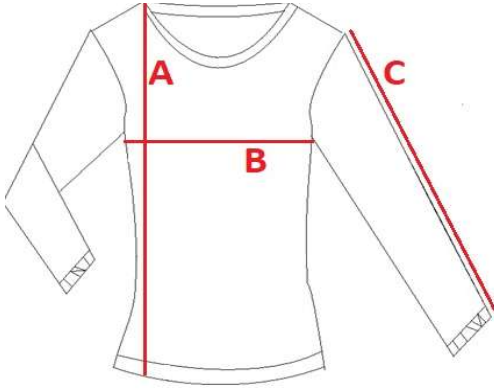

LG43

Ladies' t-shirt U-neck long sleeve

cm	S	M	L	XL	XXL
A	62	63	65	66	69
B	38	42	46	50	54
C	59	60	61	61	61

Orientation sizes of the product.