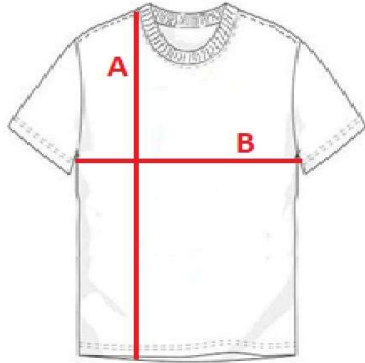

KT03

Kid's t-shirt

cm	XS	S	M	L	XL
A	46	50	54	60	64
B	34	36	40	44	48

Orientation sizes of the products.